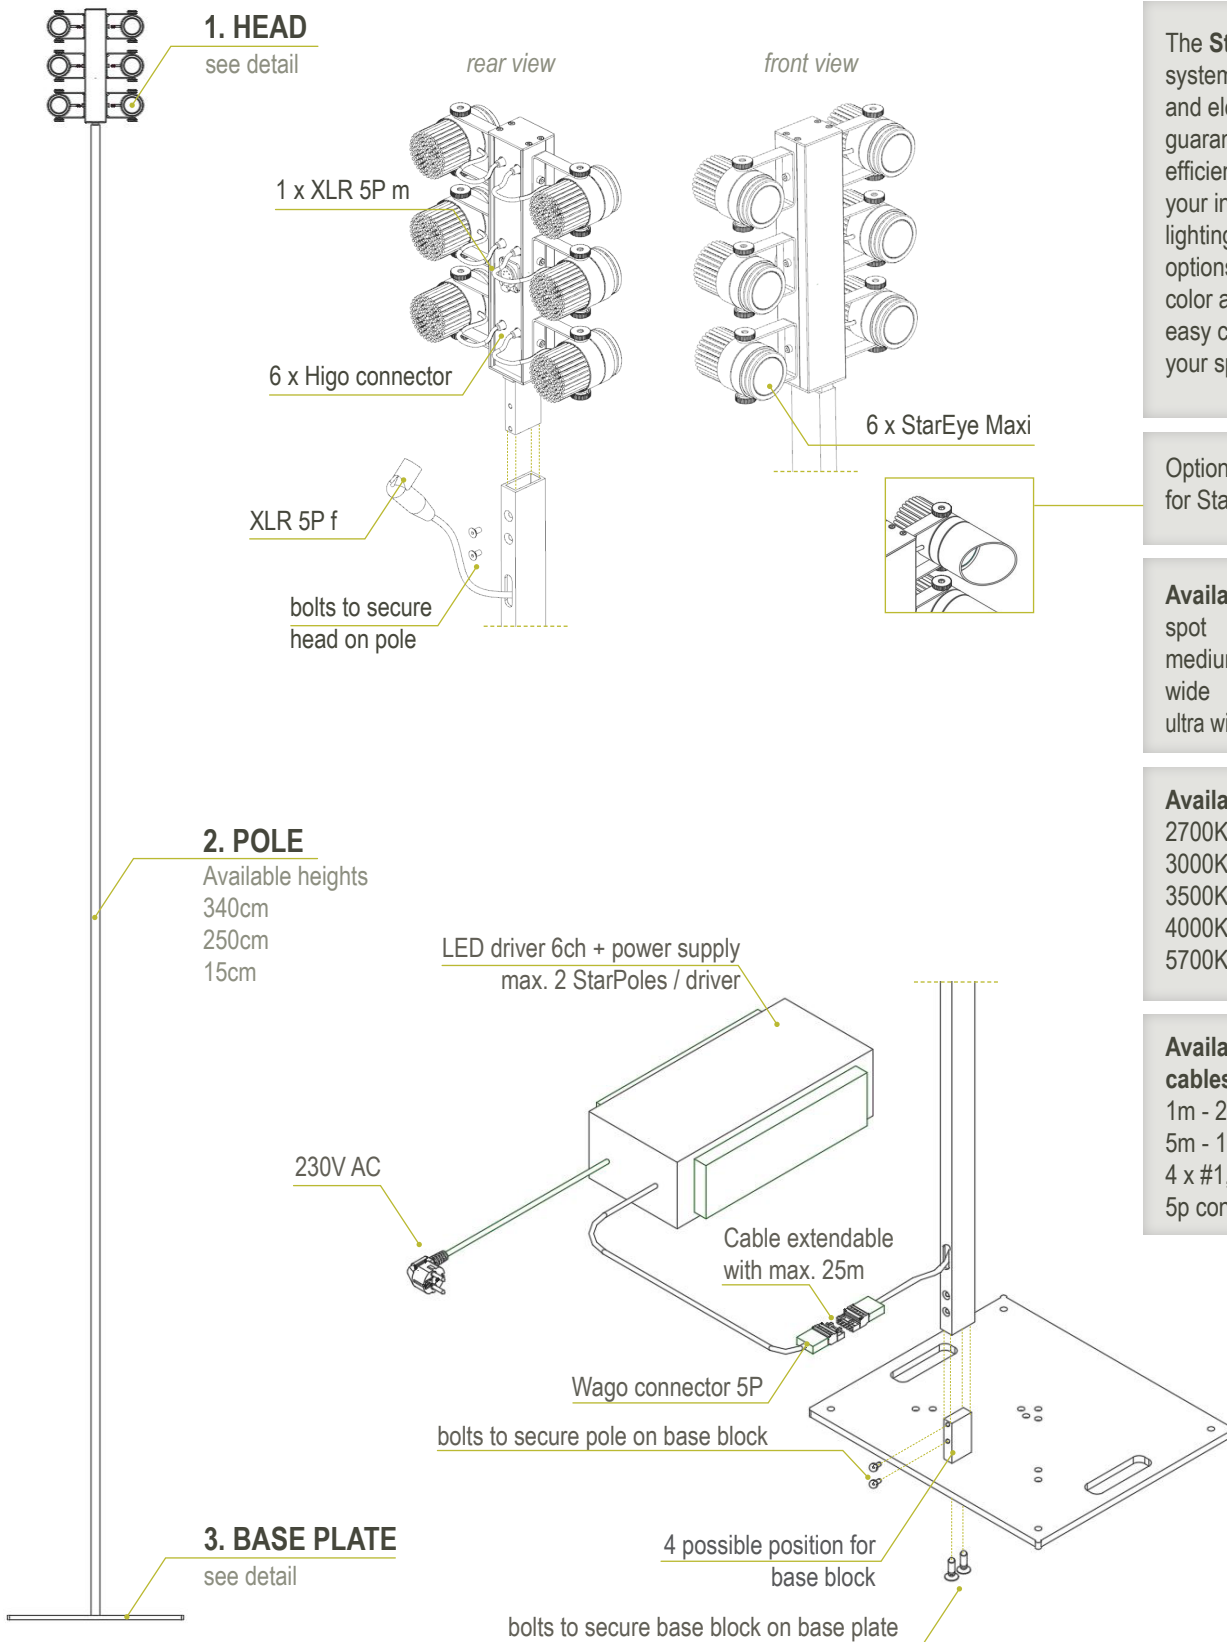

# STARPOLE Assembly

The **StarPole** fixture system has a slim and elegant design to guarantee the most efficient solution for your indoor event lighting. With several options in height, light color and optic, it is easy customisable to your specific needs.

Optional snoot for StarEye Maxi

### Available optics

spot 22°  
medium 26°  
wide 48°  
ultra wide 60°

### Available LED colors

2700K | warm white  
3000K | warm white  
3500K | warm white  
4000K | neutral white  
5700K | cold white