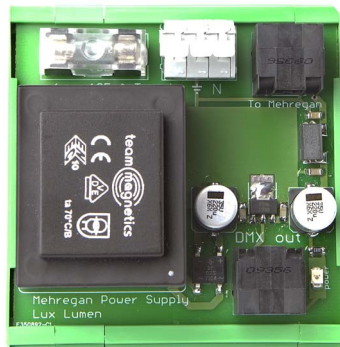

MEHREGAN

SPECIFICATIONS

- compact and versatile
- software included, Mac and Windows compatible
- communication over Bluetooth
- glass front
- remote power supply board
- generates 128 DMX channels
- master function for intensity and speed
- blackout function by central touch button for easy daily operation
- specially developed for architectural applications
- CE compliant
- manufactured in the EU under ISO 9001 quality control

DIMENSIONS

We continue the successful story of the Mithras architectural light controller by introducing our Mehregan controller. This product is manufactured with fine mechanical precision engineering and efficient electronics. It is easy to operate and has an elegant appearance. Moreover, this light controller is equipped with the latest technology, such as Bluetooth, colour-fading screen and touch sensitive buttons.