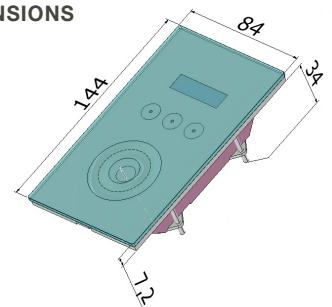

MEHREGAN

SPECIFICATIONS

- compact and versatile
- software included, Mac and Windows compatible
- communication over Bluetooth
- glass front
- remote power supply board
- generates 128 DMX channels
- master function for intensity and speed
- blackout function by central touch button for easy daily operation
- specially developed for architectural applications
- CE compliant
- manufactured in the EU under ISO 9001 quality control

DIMENSIONS

We continue the successful story of the Mithras architectural light controller by introducing our Mehregan controller. This product is manufactured with fine mechanical precision engineering and efficient electronics. It is easy to operate and has an elegant appearance. Moreover, this light controller is equipped with the latest technology, such as Bluetooth, colour-fading screen and touch sensitive buttons.