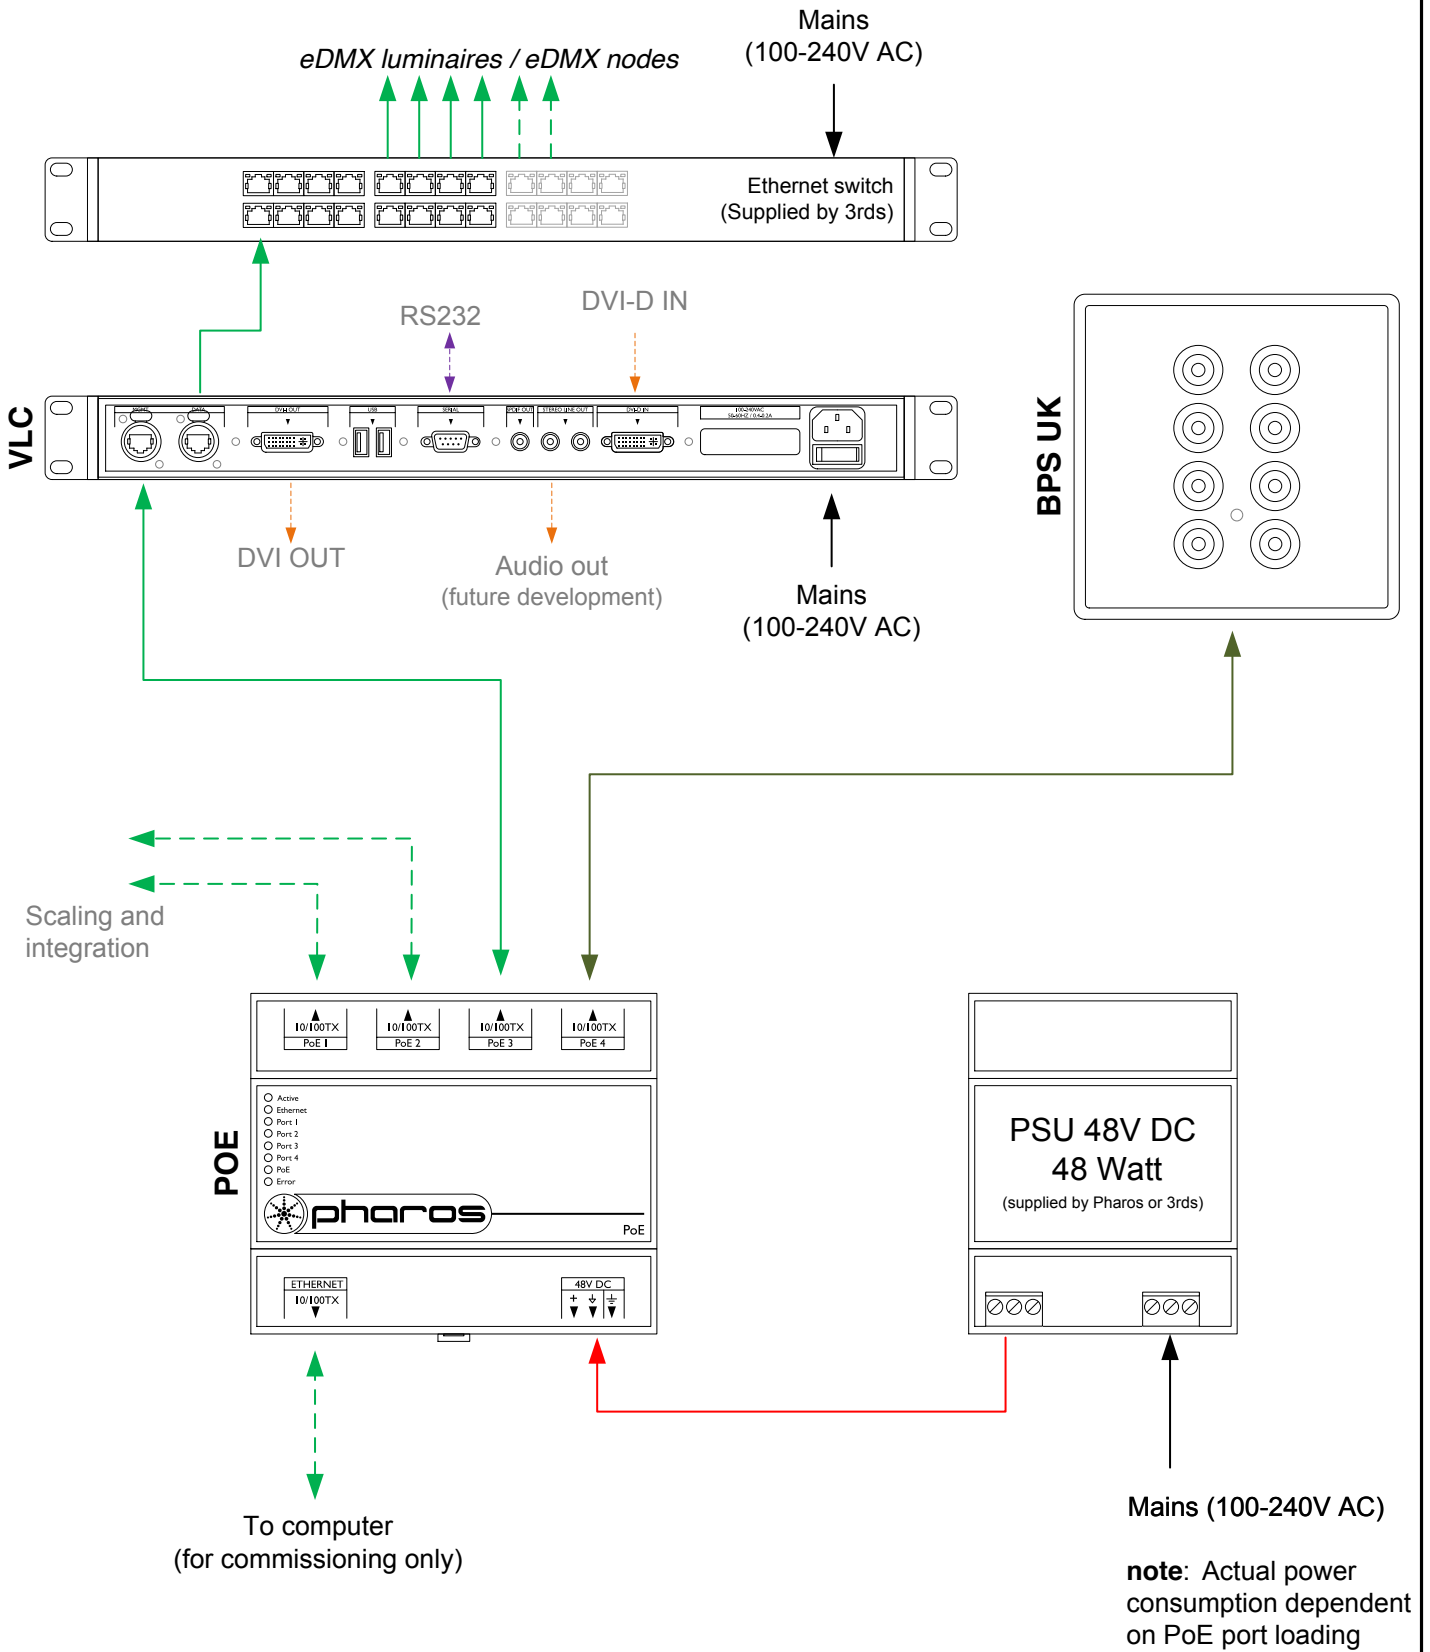

Type: VLC \_\_ ( \_\_=50,100,250,500,1000,1500)  
 eDMX ≤ \_\_ \*512 channels  
 Total ≤ \_\_ \*512 channels

- Consult the **Installation Guide** for technical details
- See **General Notes.pdf** for information on cabling types
- **More configurations** are possible to fulfil any project
- Contact your supplier or visit our website for support

|   |                    |                       |               |
|---|--------------------|-----------------------|---------------|
| <br>pharoscontrols.com | Reference:<br>1508 | Name:<br>VLC - BPS UK |               |
|   | Size:<br>A4        | Date:<br>07/11/2016   | Rev:<br>V 1.0 |
|   | Page:              | Notes:<br>Setup       |               |