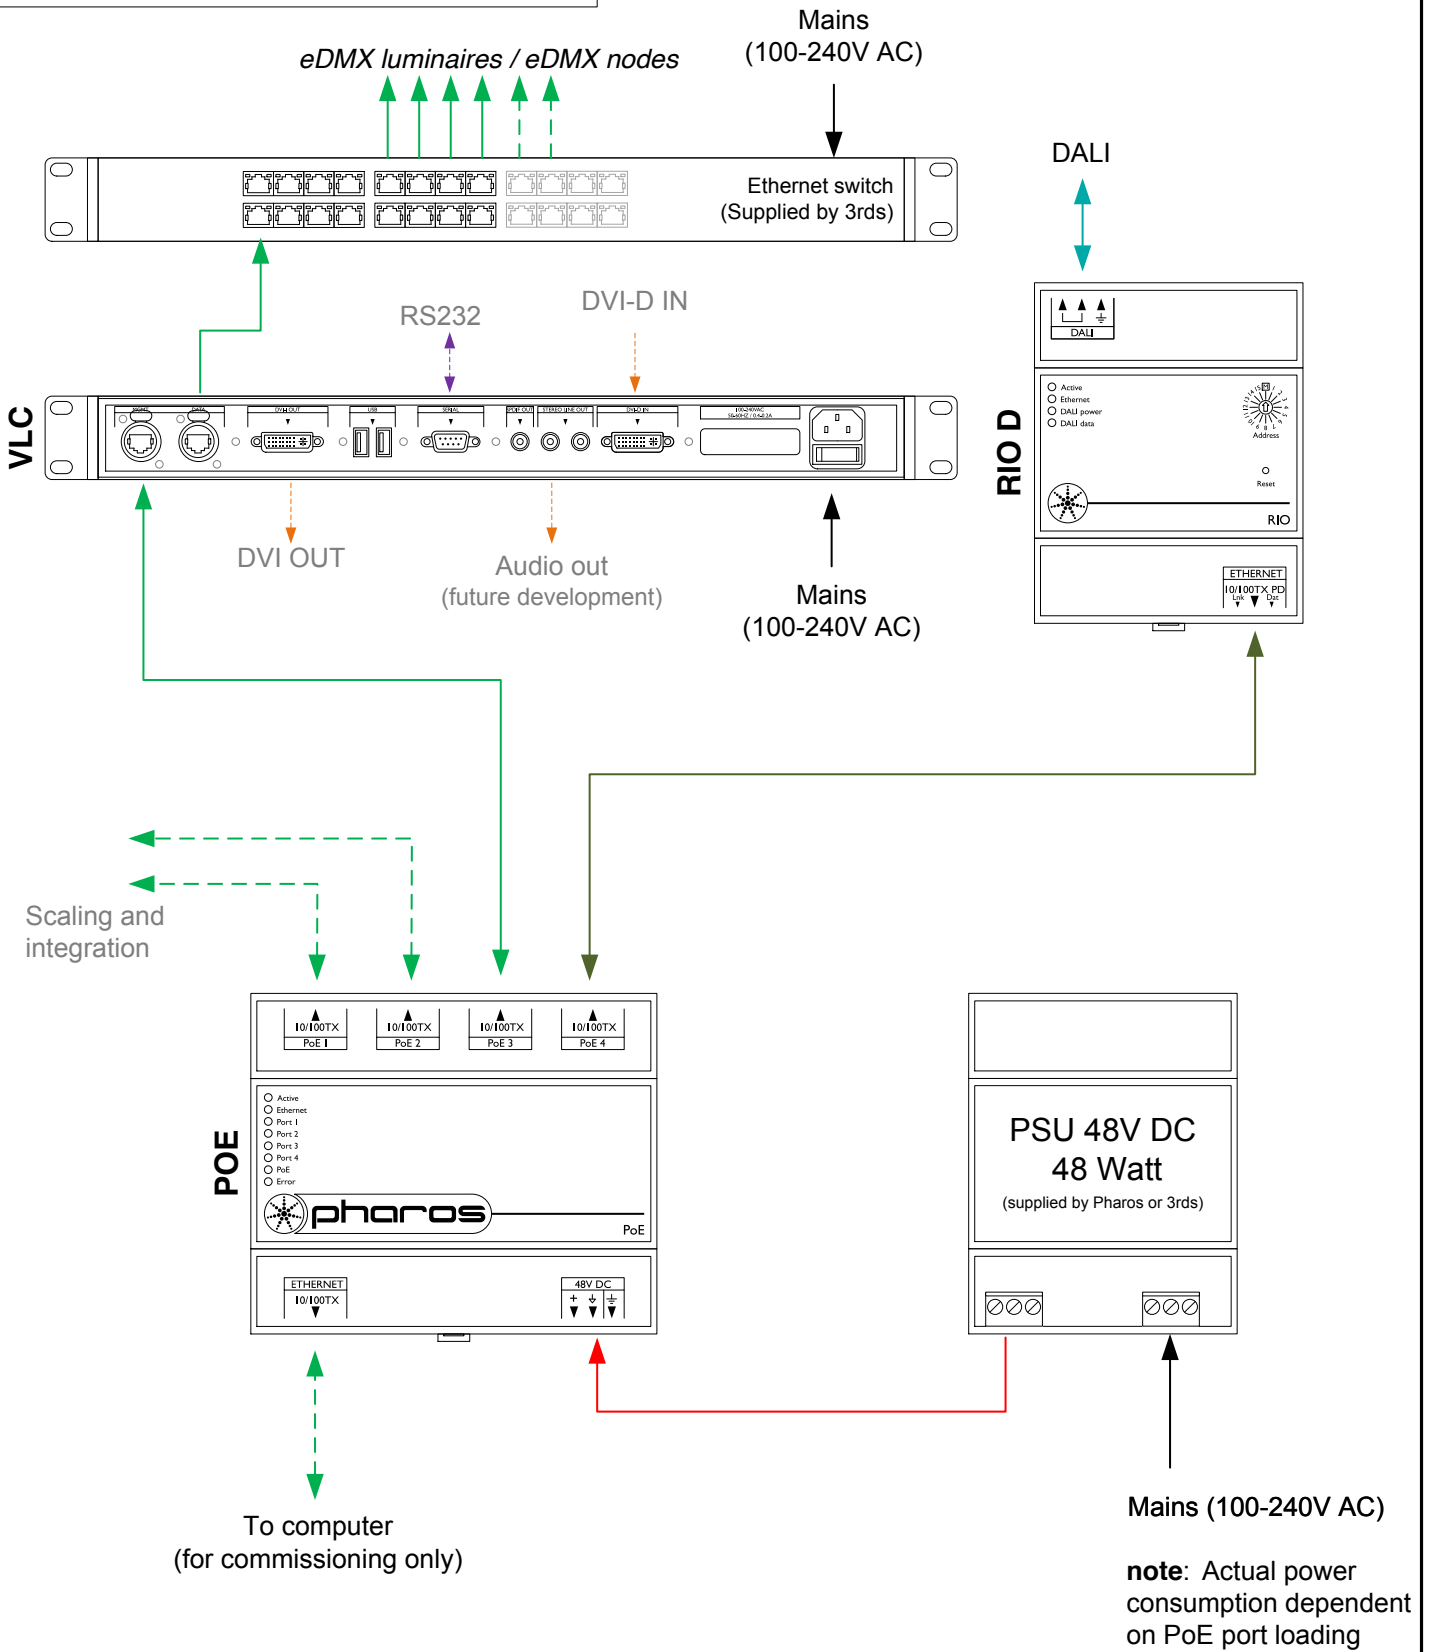

Type: VLC __ (__=50,100,250,500,1000,1500)
 eDMX ≤ __ *512 channels
 Total ≤ __ *512 channels
 DALI 1 DALI bus (max 64 devices)

- Consult the **Installation Guide** for technical details
- See **General Notes.pdf** for information on cabling types
- **More configurations** are possible to fulfil any project
- Contact your supplier or visit our website for support

 pharoscontrols.com	Reference: 1507	Name: VLC - RIO D	
	Size: A4	Date: 07/11/2016	Rev: V 1.0
	Page:	Notes: Setup	