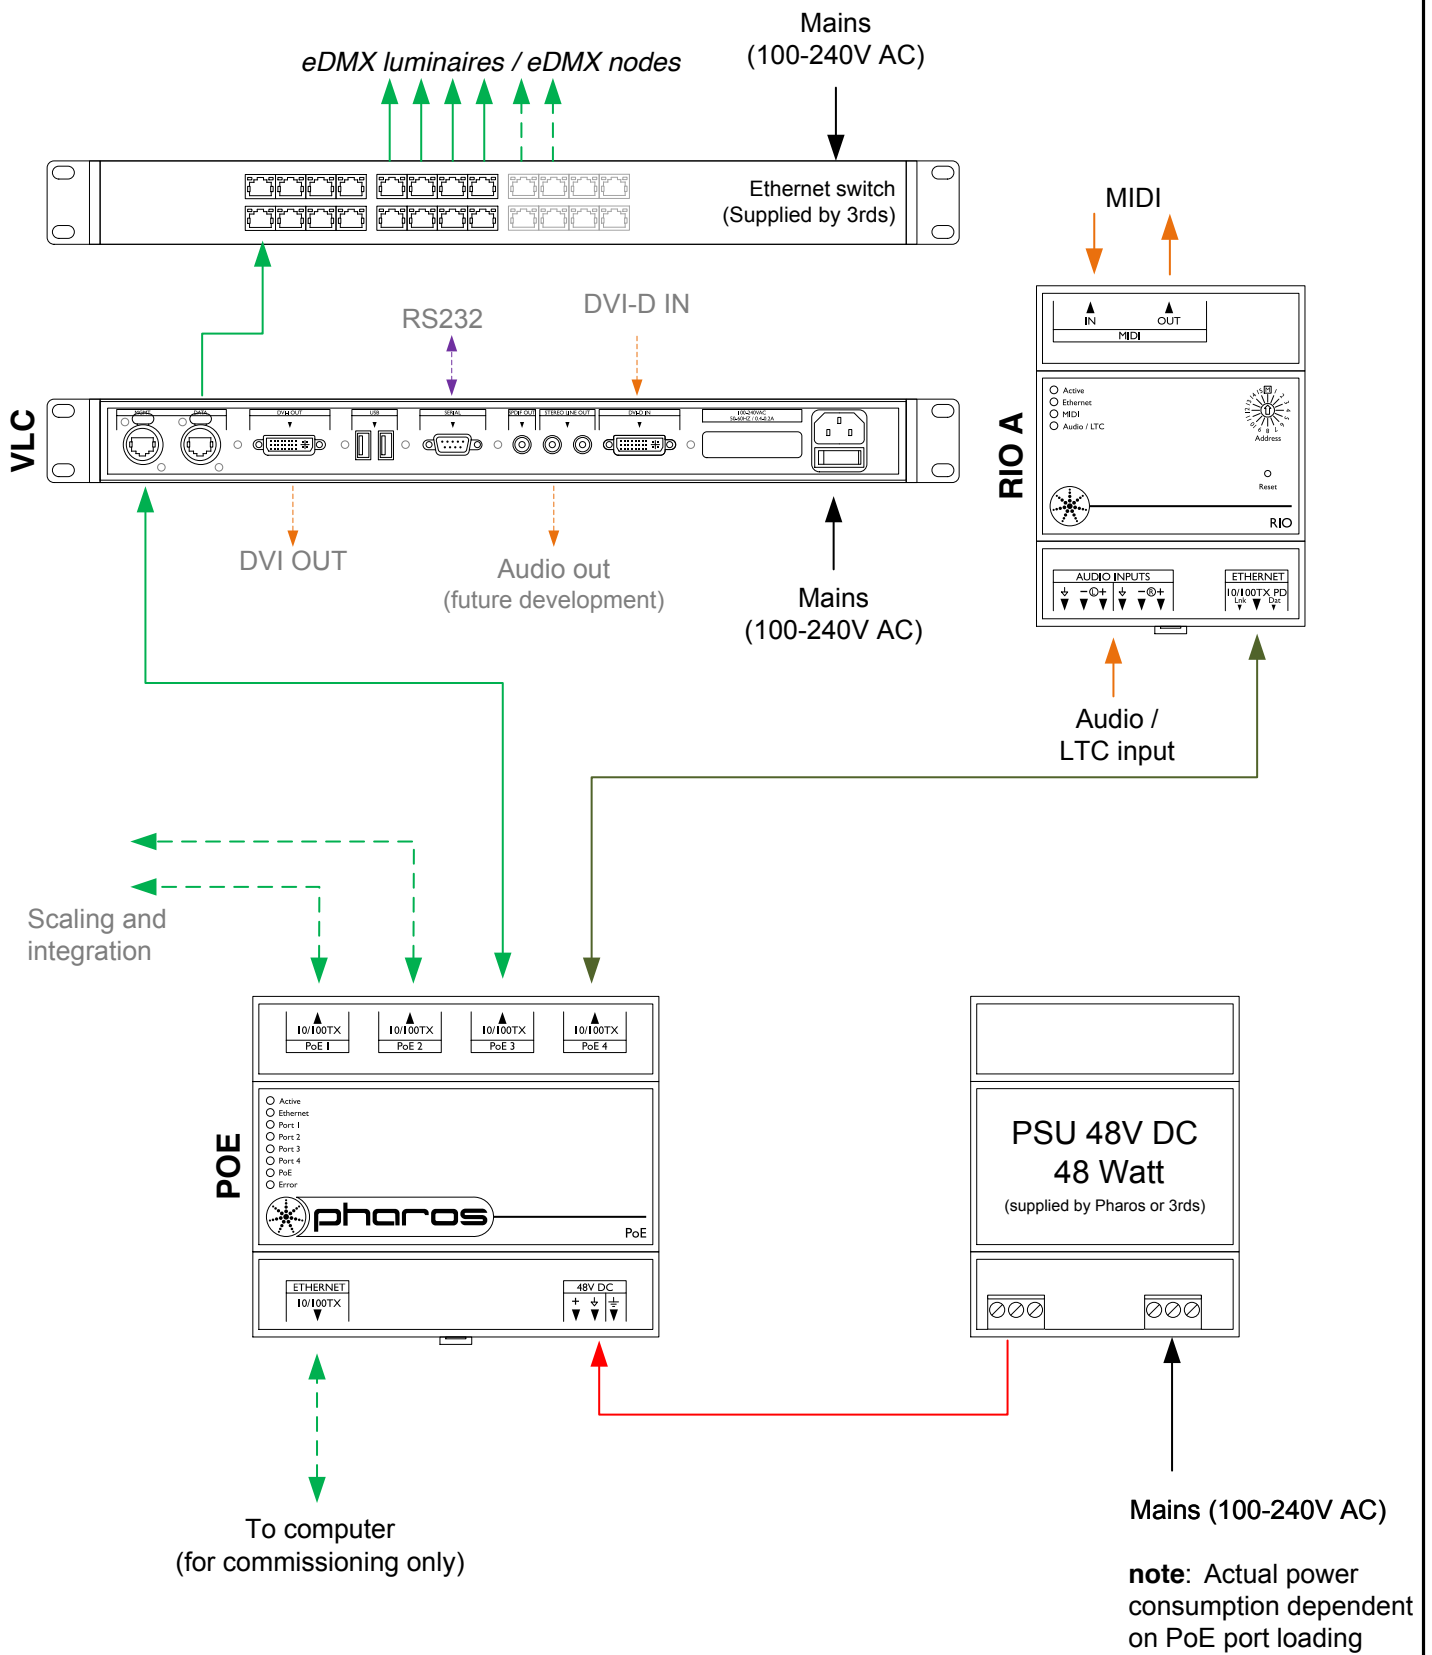

Type: VLC ___ (___=50,100,250,500,1000,1500)
 eDMX ≤ ___ *512 channels
 Total ≤ ___ *512 channels

- Consult the **Installation Guide** for technical details
- See **General Notes.pdf** for information on cabling types
- **More configurations** are possible to fulfil any project
- Contact your supplier or visit our website for support

 pharoscontrols.com	Reference: 1506	Name: VLC - RIO A	
	Size: A4	Date: 07/11/2016	Rev: V 1.0
	Page:	Notes: Setup	