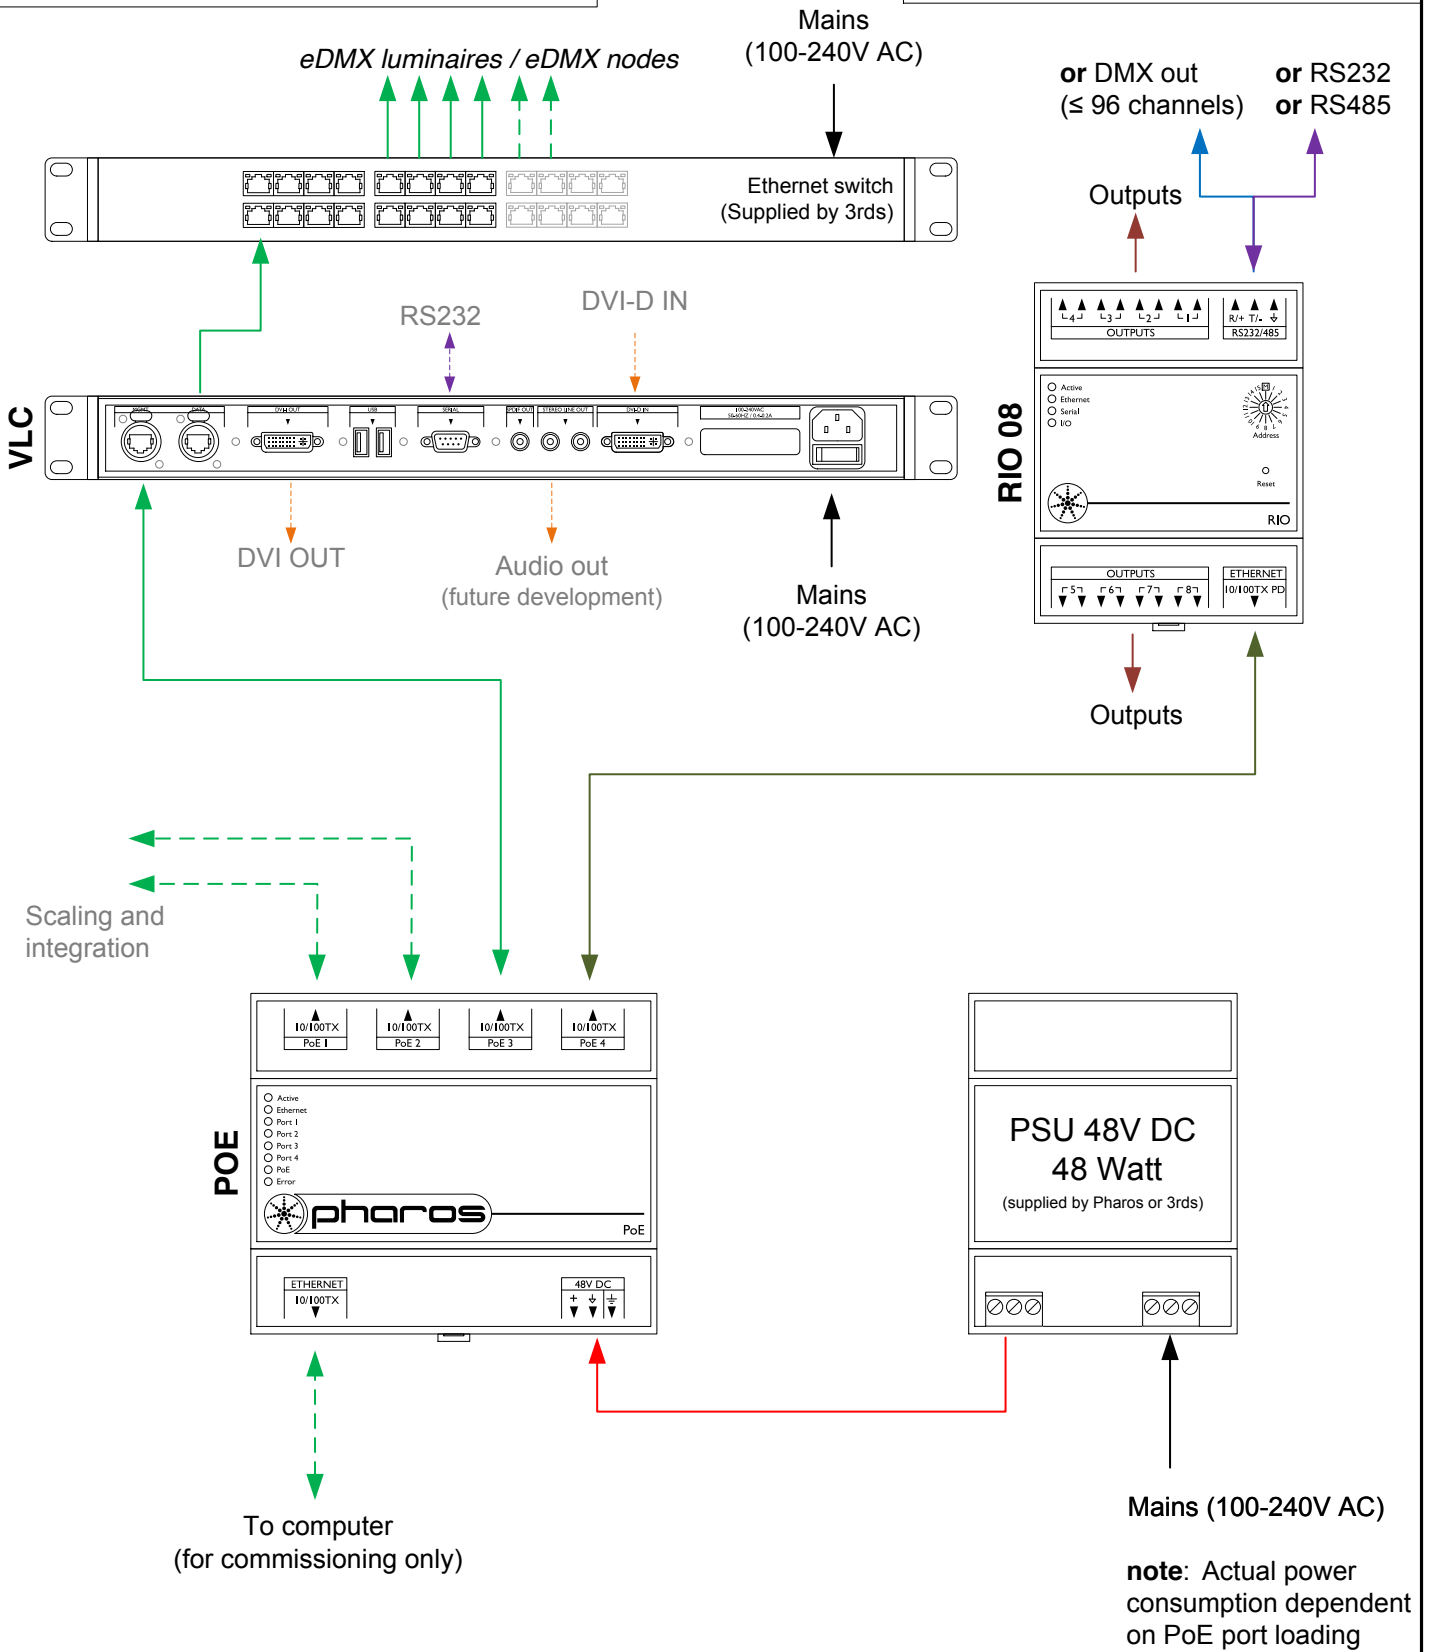

Type:	VLC __ (__ =50,100,250,500,1000,1500)
eDMX	≤ __ *512 channels
RIO DMX	≤ 96 channels
Total	≤ __ *512 channels

Type:	Inputs	Outputs	Serial Port
RIO 80	8	0	Yes
RIO 44	4	4	Yes
RIO 08	0	8	Yes

- Consult the **Installation Guide** for technical details
- See **General Notes.pdf** for information on cabling types
- **More configurations** are possible to fulfil any project
- Contact your supplier or visit our website for support

 pharoscontrols.com	Reference: 1505	Name: VLC - RIO 08	
	Size: A4	Date: 07/11/2016	Rev: V 1.0
	Page:	Notes: Setup	