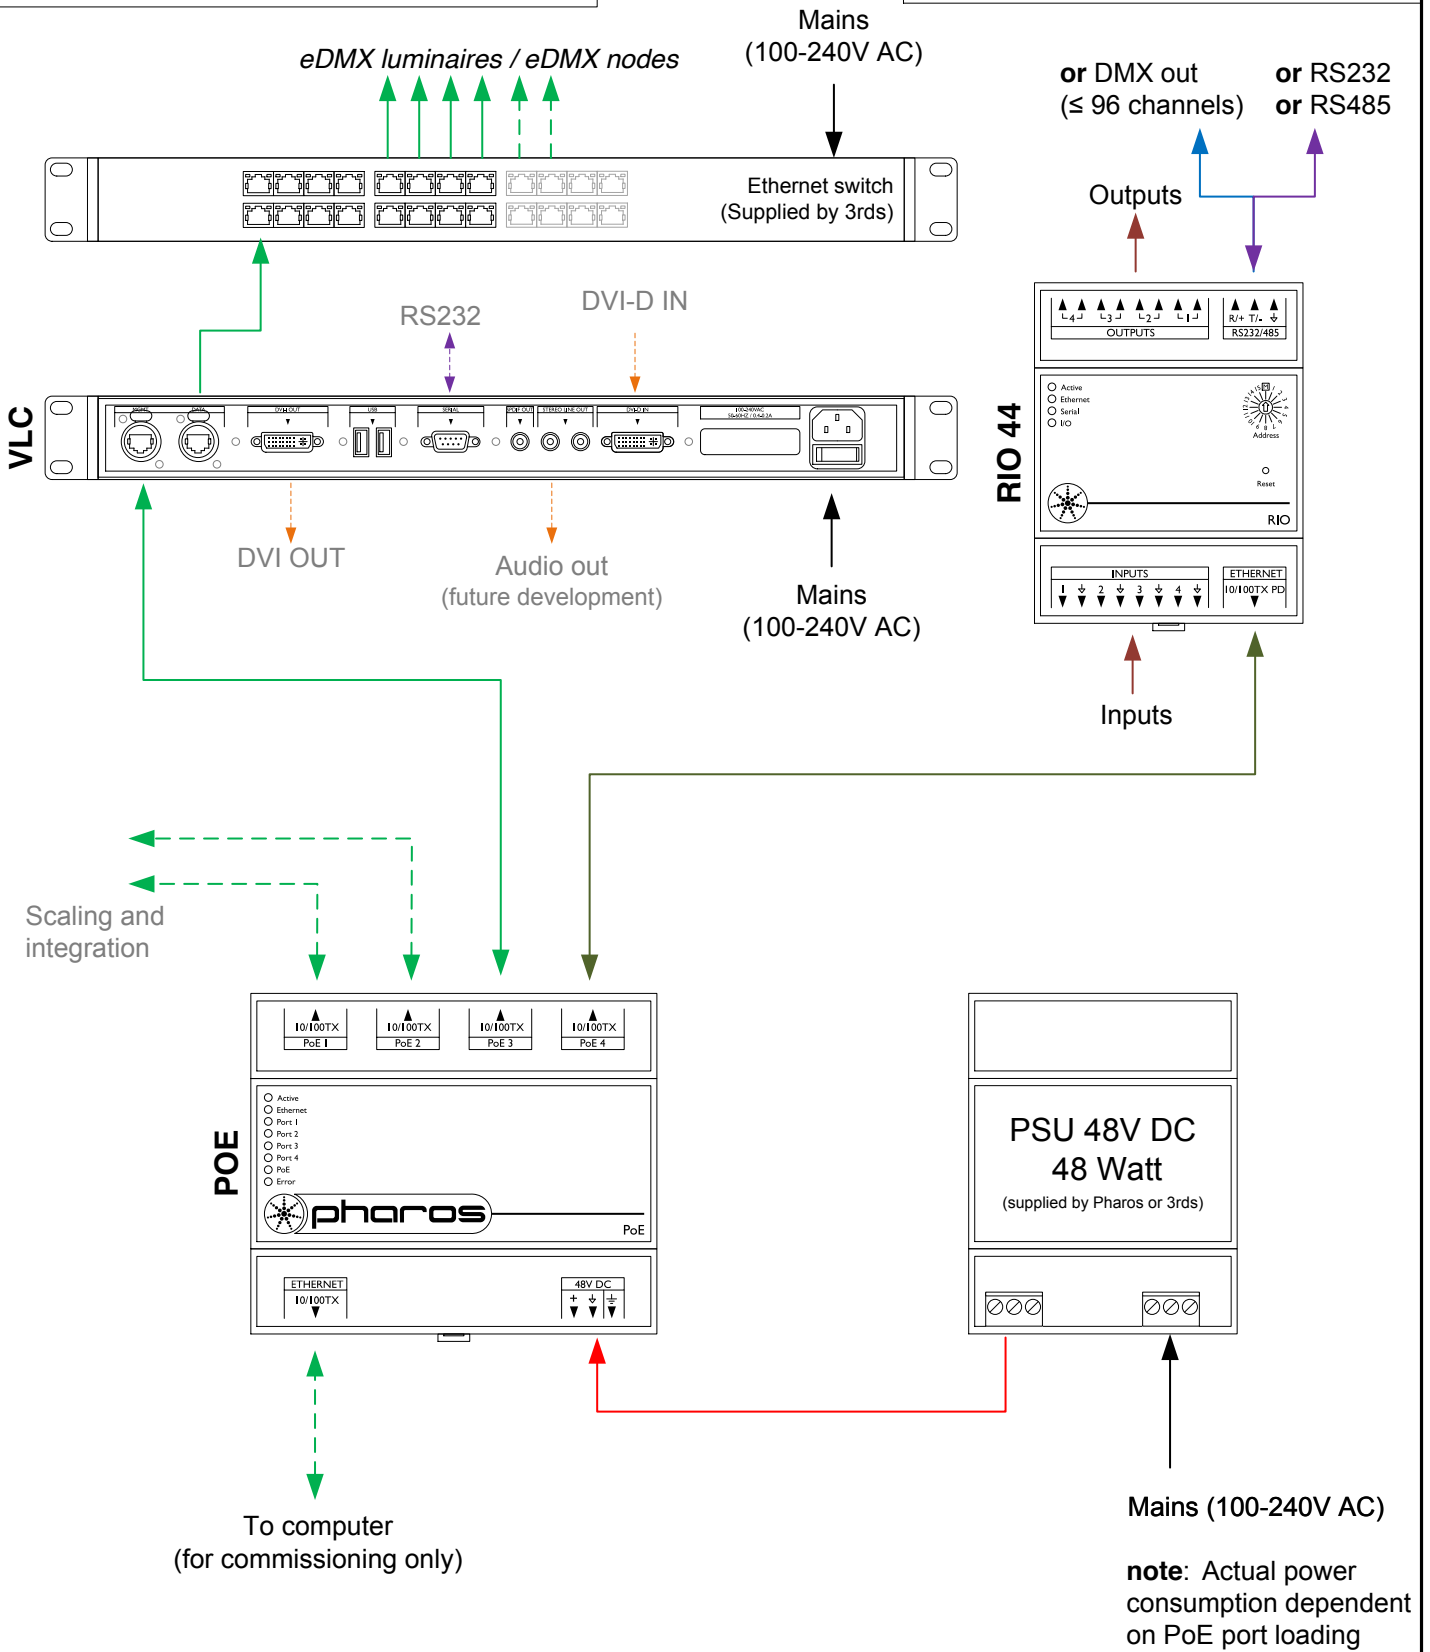

Type:	VLC ___ (___=50,100,250,500,1000,1500)
eDMX	≤ ___*512 channels
RIO DMX	≤ 96 channels
Total	≤ ___*512 channels

Type:	Inputs	Outputs	Serial Port
RIO 80	8	0	Yes
RIO 44	4	4	Yes
RIO 08	0	8	Yes

- Consult the **Installation Guide** for technical details
- See **General Notes.pdf** for information on cabling types
- **More configurations** are possible to fulfil any project
- Contact your supplier or visit our website for support

 pharoscontrols.com	Reference: 1504	Name: VLC - RIO 44	
	Size: A4	Date: 07/11/2016	Rev: V 1.0
	Page:	Notes: Setup	