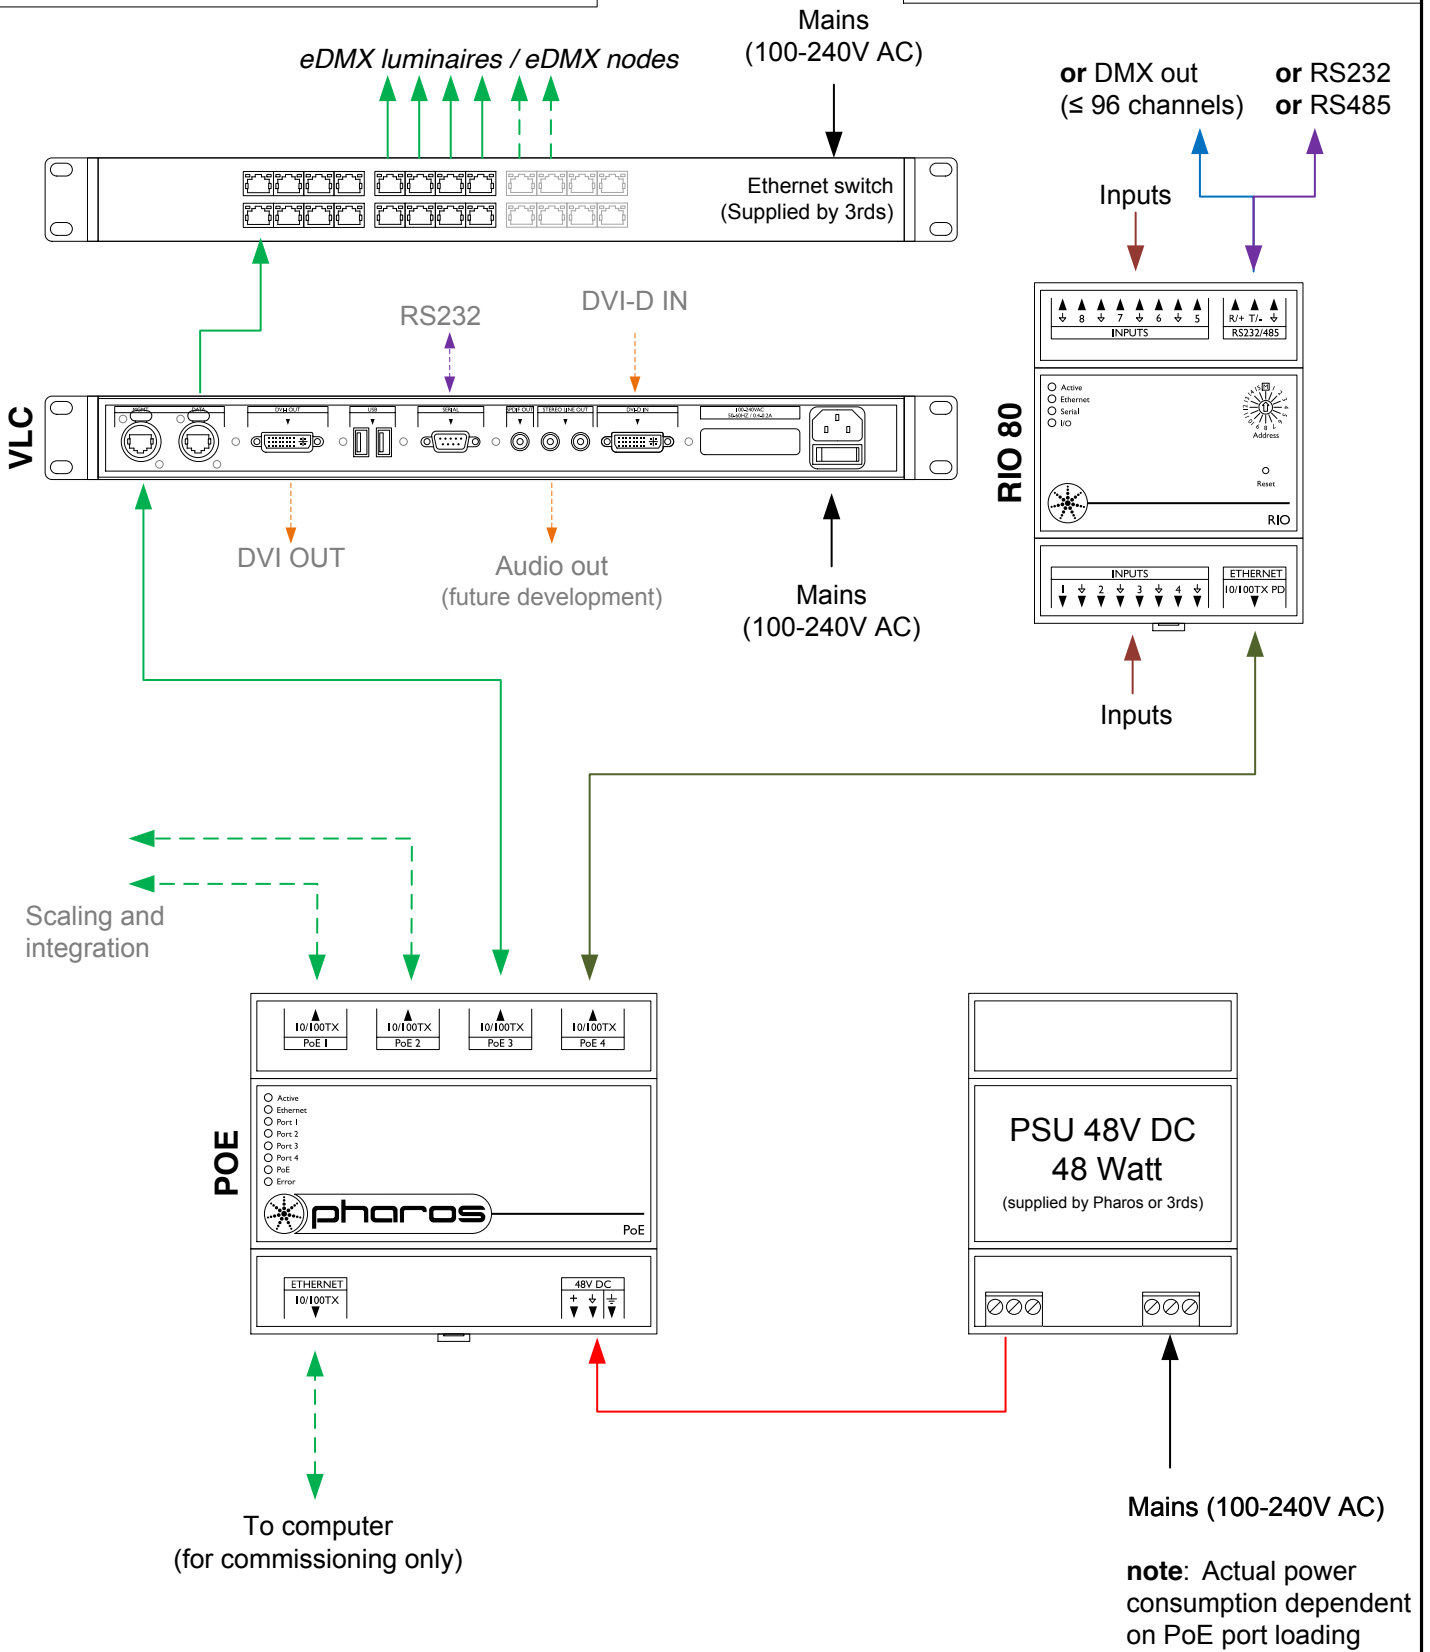

Type:	VLC ___ (___=50,100,250,500,1000,1500)
eDMX	≤ ___*512 channels
RIO DMX	≤ 96 channels
Total	≤ ___*512 channels

Type:	Inputs	Outputs	Serial Port
RIO 80	8	0	Yes
RIO 44	4	4	Yes
RIO 08	0	8	Yes

- Consult the **Installation Guide** for technical details
- See **General Notes.pdf** for information on cabling types
- **More configurations** are possible to fulfil any project
- Contact your supplier or visit our website for support

 pharoscontrols.com	Reference: 1503	Name: VLC - RIO 80	
	Size: A4	Date: 07/11/2016	Rev: V 1.0
	Page:	Notes: Setup	