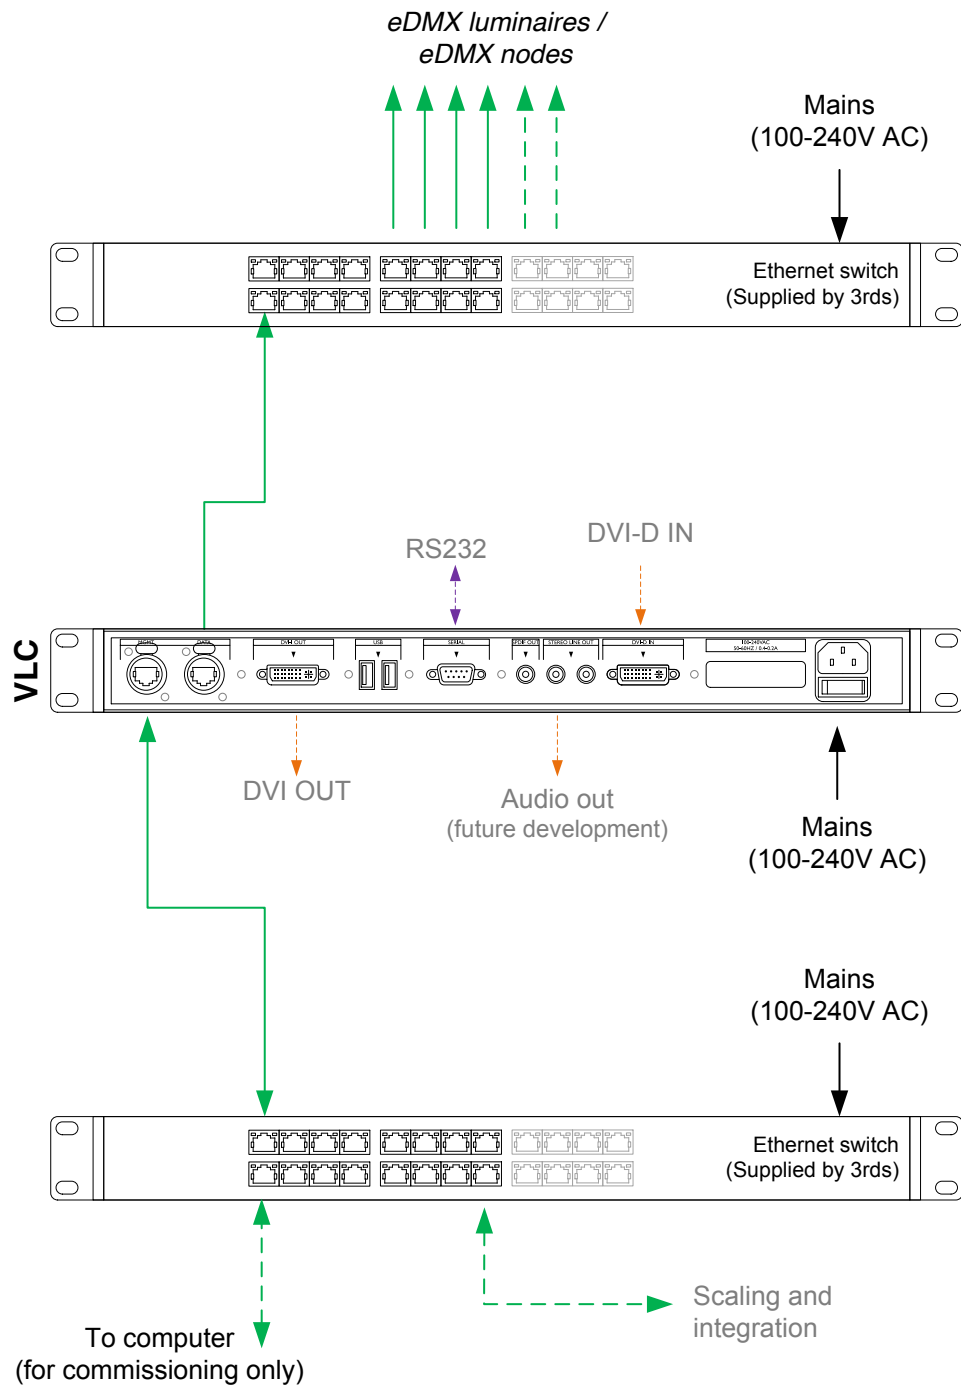

Type: VLC __ (__=50,100,250,500,1000,1500)
 eDMX ≤ __ *512 channels
 Total ≤ __ *512 channels

note: Requires different subnets on the two ports

- Consult the **Installation Guide** for technical details
- See **General Notes.pdf** for information on cabling types
- **More configurations** are possible to fulfil any project
- Contact your supplier or visit our website for support

 pharoscontrols.com	Reference: 1502	Name: VLC (dual network)		
	Size: A4	Date: 07/11/2016	Rev: V 1.0	Notes: Setup
	Page:			