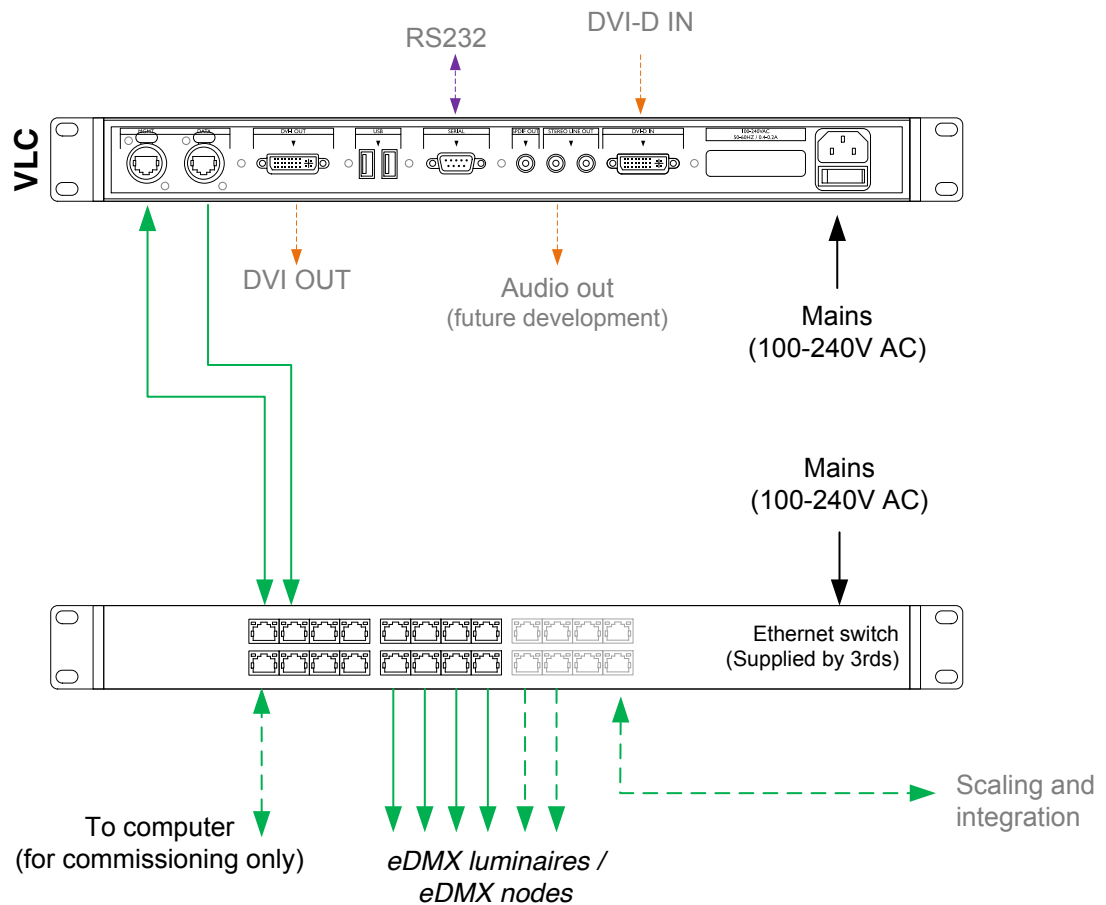

Type:	VLC __ (__=50,100,250,500,1000,1500)
eDMX	≤ __ *512 channels
Total	≤ __ *512 channels

- Consult the **Installation Guide** for technical details
- See **General Notes.pdf** for information on cabling types
- **More configurations** are possible to fulfil any project
- Contact your supplier or visit our website for support

 pharoscontrols.com	Reference: 1501	Name: VLC (single network)	
	Size: A4	Date: 07/11/2016	Rev: V 1.0
	Page:	Notes: Setup	