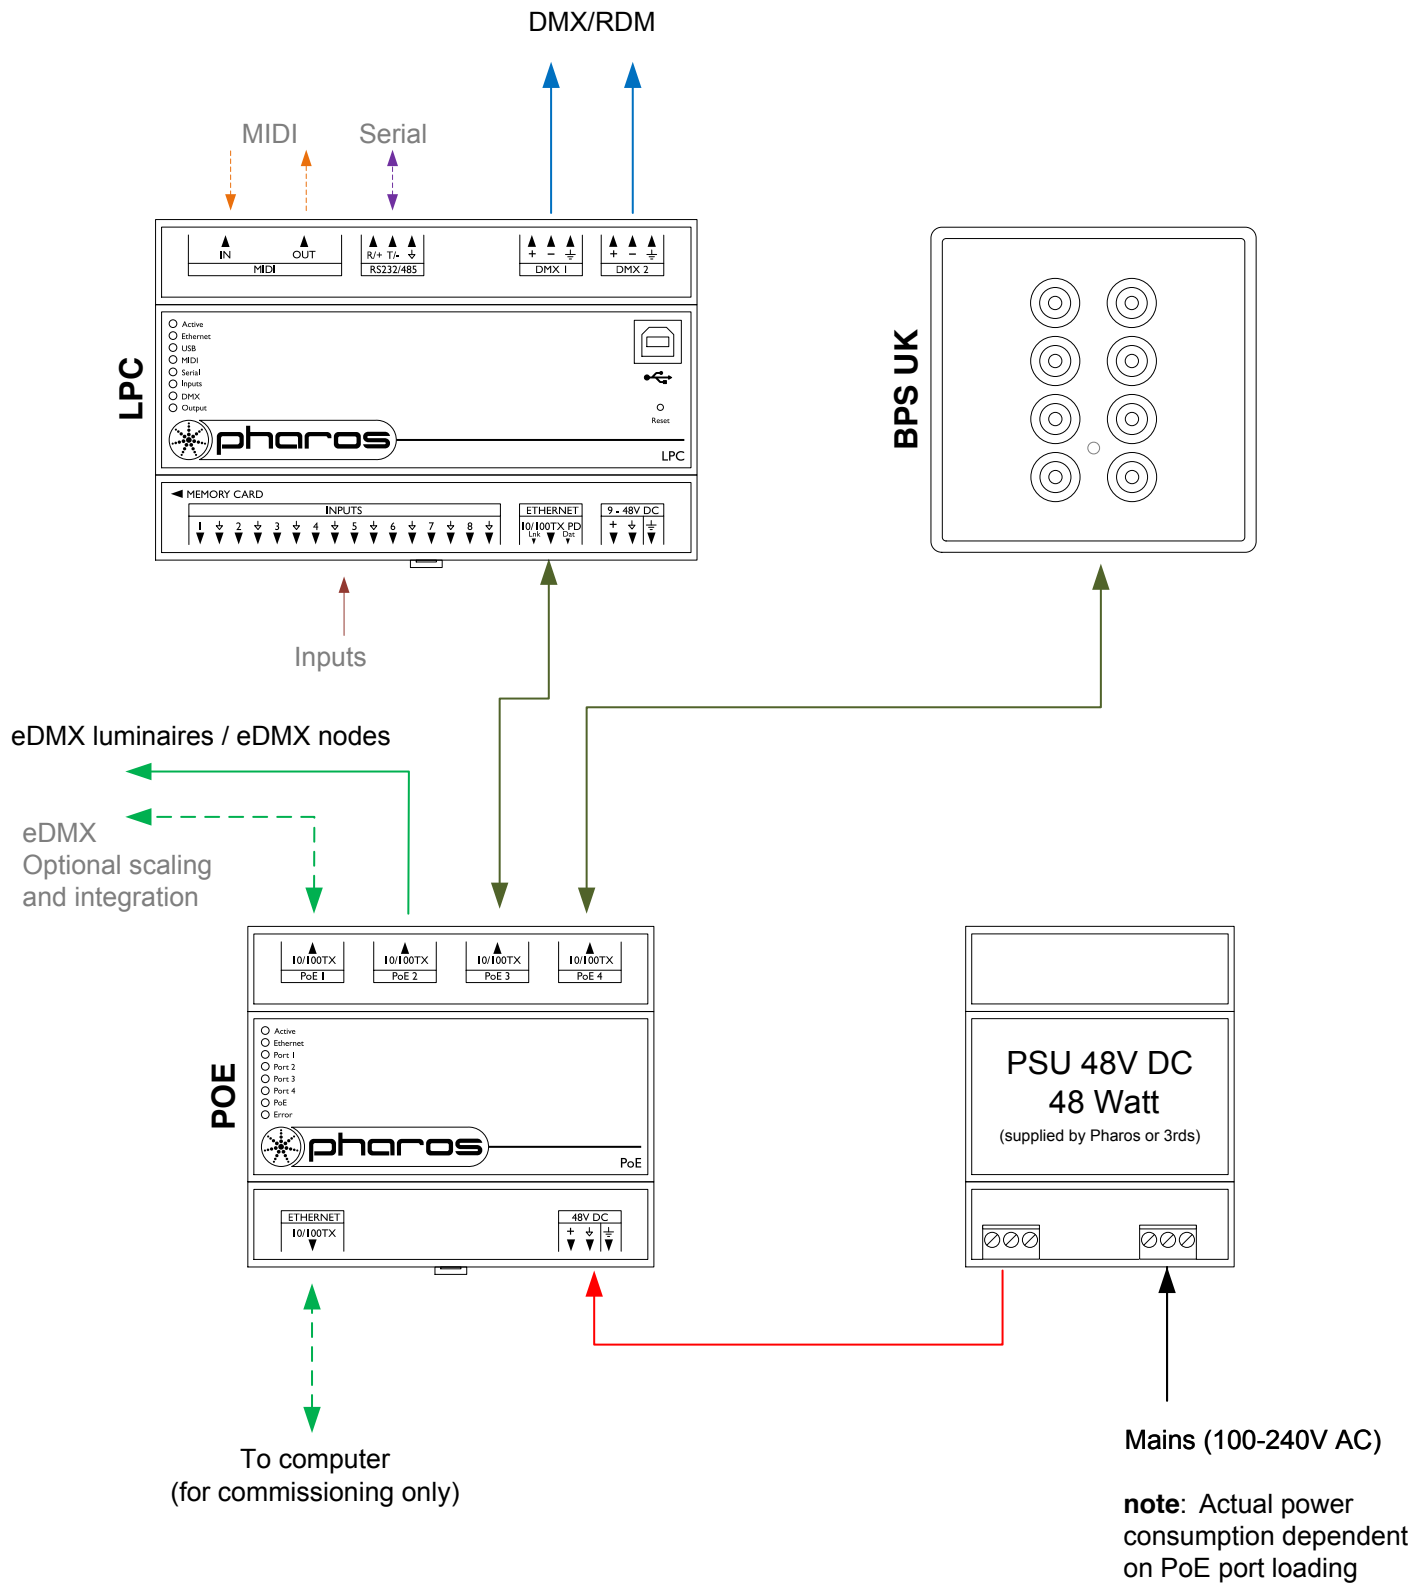

Type:	LPC 1	LPC 2	LPC 4
DMX 1	≤ 512 channels	≤ 512 channels	≤ 512 channels
DMX 2	Clone to DMX1 *	≤ 512 channels	≤ 512 channels
eDMX	≤ 512 channels	≤ 1,024 channels	≤ 2,048 channels
<b>Total</b>	<b>≤ 512 channels</b>	<b>≤ 1,024 channels</b>	<b>≤ 2,048 channels</b>

 pharoscontrols.com	Reference: 1113	Name: LPC - BPS UK	
	Size: A4	Date: 07/11/2016	Rev: V 1.0
	Page:	Notes: Setup	