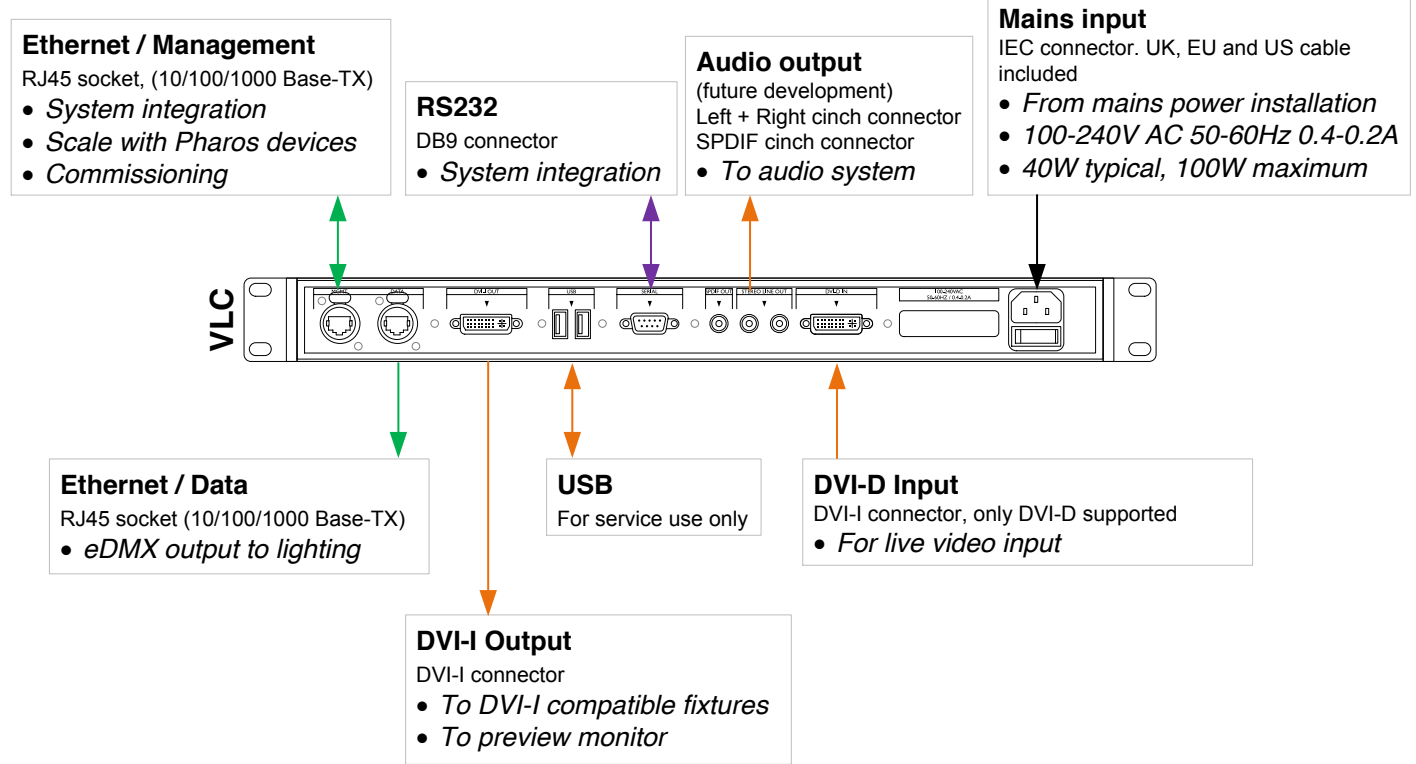

Type:	VLC __ (__=50,100,250,500,1000,1500)
eDMX	≤ __ *512 channels
Total	≤ __ *512 channels

- Consult the **Installation Guide** for technical details
- See **General Notes.pdf** for information on cabling types
- Contact your supplier, visit our website or mail support with any other questions

pharoscontrols.com

Reference: 0005	Name: VLC interfaces		
Size: A4	Date: 27/09/2016	Rev: V 1.0	Notes: Setup
Page: 1 of 1			